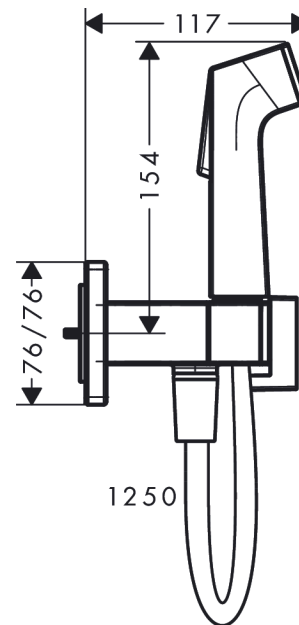

Bidette hand shower 1jet E EcoSmart+ for mixed water with shower holder and shower hose 125 cm

Finish: **Chrome** Article Number: **29233000**

Description

product features

- consists of: bidette hand shower, shut-off valve with integrated shower holder, shower hose
- shower head size: 28 mm
- integrated support function
- maximum flow rate at 3 bar: 5 l/min
- minimum flow pressure: 1 bar
- operating pressure: min. 1 bar/max. 10 bar
- pivot connector prevents hose from tangling
- for shower hoses with conical or cylindrical nut on both sides
- with non-return valve
- wall supports of metal
- wall mounting: screw fastening
- rinseable screen seal
- not intrinsically safe against backflow
- not suitable for operation in countries with valid EN 1717
- EU taxonomy: max. 6 l/min - Substantial Contribution (SC) possible

Technology

Product image

Scale drawing

Bidette hand shower 1jet E EcoSmart+ for mixed water with shower holder and shower hose 125 cm

Finish: **Chrome** Article Number: **29233000**

Flowchart

Bidette hand shower 1jet E EcoSmart+ for mixed water with shower holder and shower hose 125 cm

Finish: **Chrome** Article Number: **29233000**

Exploded Drawing

Year of production: >10/22

Bidette hand shower 1jet E EcoSmart+ for mixed water with shower holder and shower hose 125 cm

Finish: **Chrome** Article Number: **29233000**

Spare part list

Year of production: >10/22

Pos.	Description	Article Number	PC	PU
1	handle	94570000	10	1
2	handle fixing set	94565000	1	1
3	shut off unit	94566000	8	1
4	handshower	94572000	10	1
5	guide	94635000	2	1
6	shower hose Isiflex'B 1,25 m	28272000	98	1
7	seal	98058000	1	1
8	filter packing	94246000	1	1
9	escutcheon	94571000	8	1
10	non return valve	93250000	5	1
11	extension set	94574000	8	1